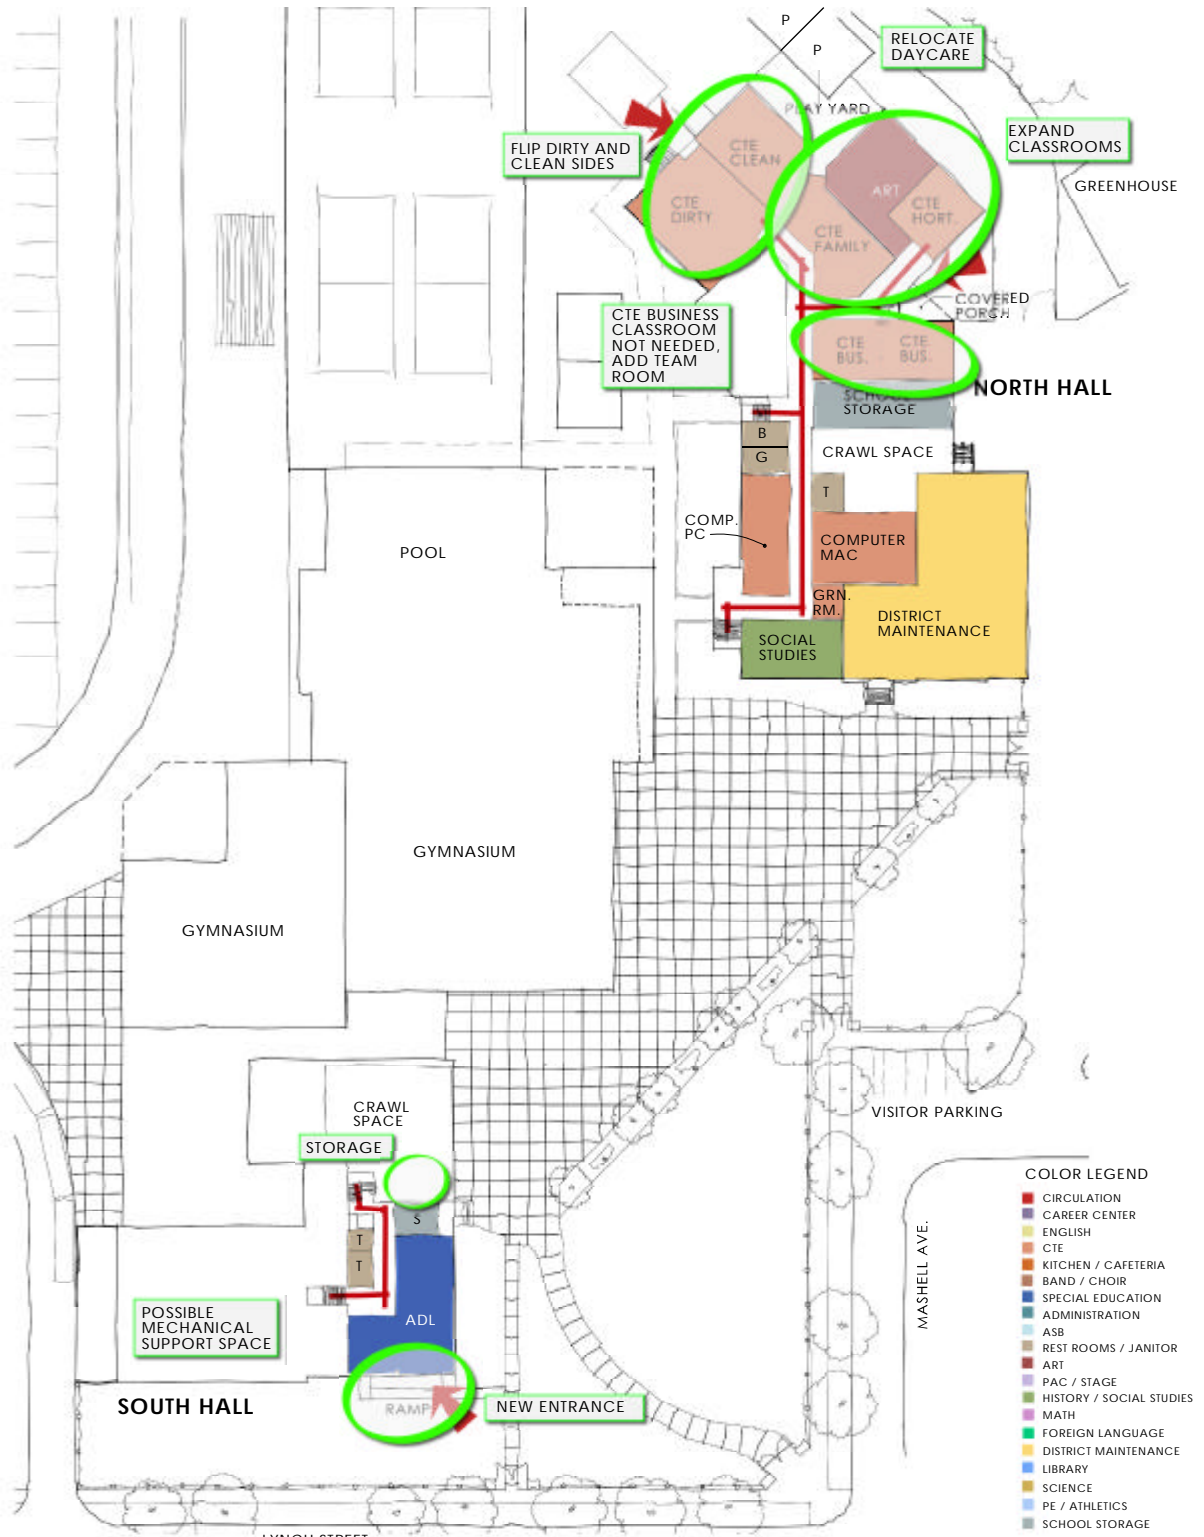

Proposed Lower Level Campus Plan

Eatonville High School - Eatonville School District

15 June 2006

ERICKSON · MCGOVERN architects